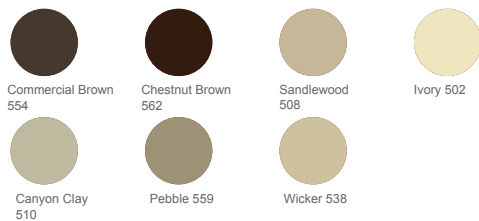

Style & Performance

LoE Energy Star certified glass with argon gas.

Exterior Paint Choices

Seven standard colours, forty available colours or a custom colour of your choice - our UV protect and lasting factory paint application will ensure a perfect finish for your windows.

Grill Patterns & Options

Simulated Divided Lite Prairie Colonial

3/4 Georgian and 5/8 Flat Grills are available in white and the seven standard split finish colours. 5/16 Square Grill available in white, pewter or brass.